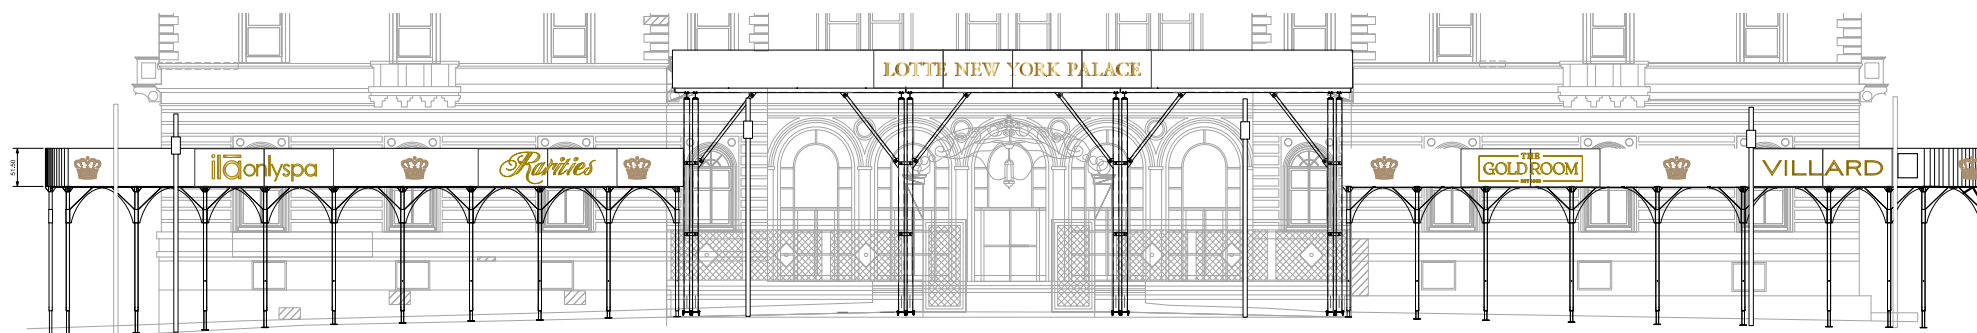

THE PROCESS: HOW IT WORKS

Urban Umbrella fabricates and installs all of its signage and branding in-house. In doing so, we have eyes over the entire process from start to finish, ensuring high quality, efficiency, and customer service. Our team can work directly with a client, a landlord, or the tenant themselves to align goals and provide the best aesthetic possible.

- We work directly with brands and clients to understand goals and objectives.
- After collaborative brainstorming sessions, we make recommendations based on best practices and historical data.
- Layouts, elevations, and renderings are provided at no cost.

LEAD TIMES RANGE BETWEEN **ONE** TO **TWO** WEEKS, DEPENDING ON COMPLEXITY OF CUSTOMIZATIONS.