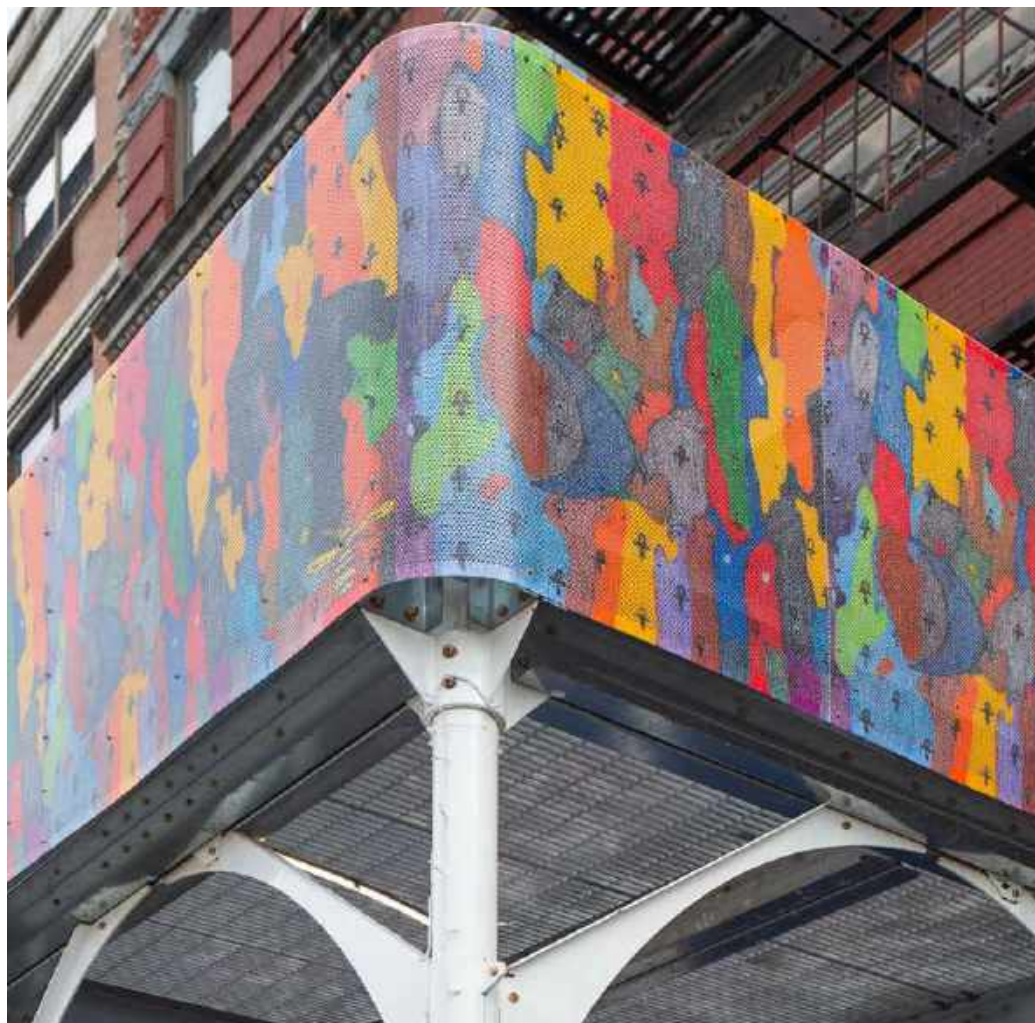

SYSTEM DESIGNS

For brands that want to make an impression, the Urban Umbrella system is at your disposal. With options ranging from parapet designs, to colored columns, to a full system wrap, anyone can transform our structure to meet and even exceed their needs. Whether you want to match the color of a logo or façade, we're here to make it happen.

Custom Parapets