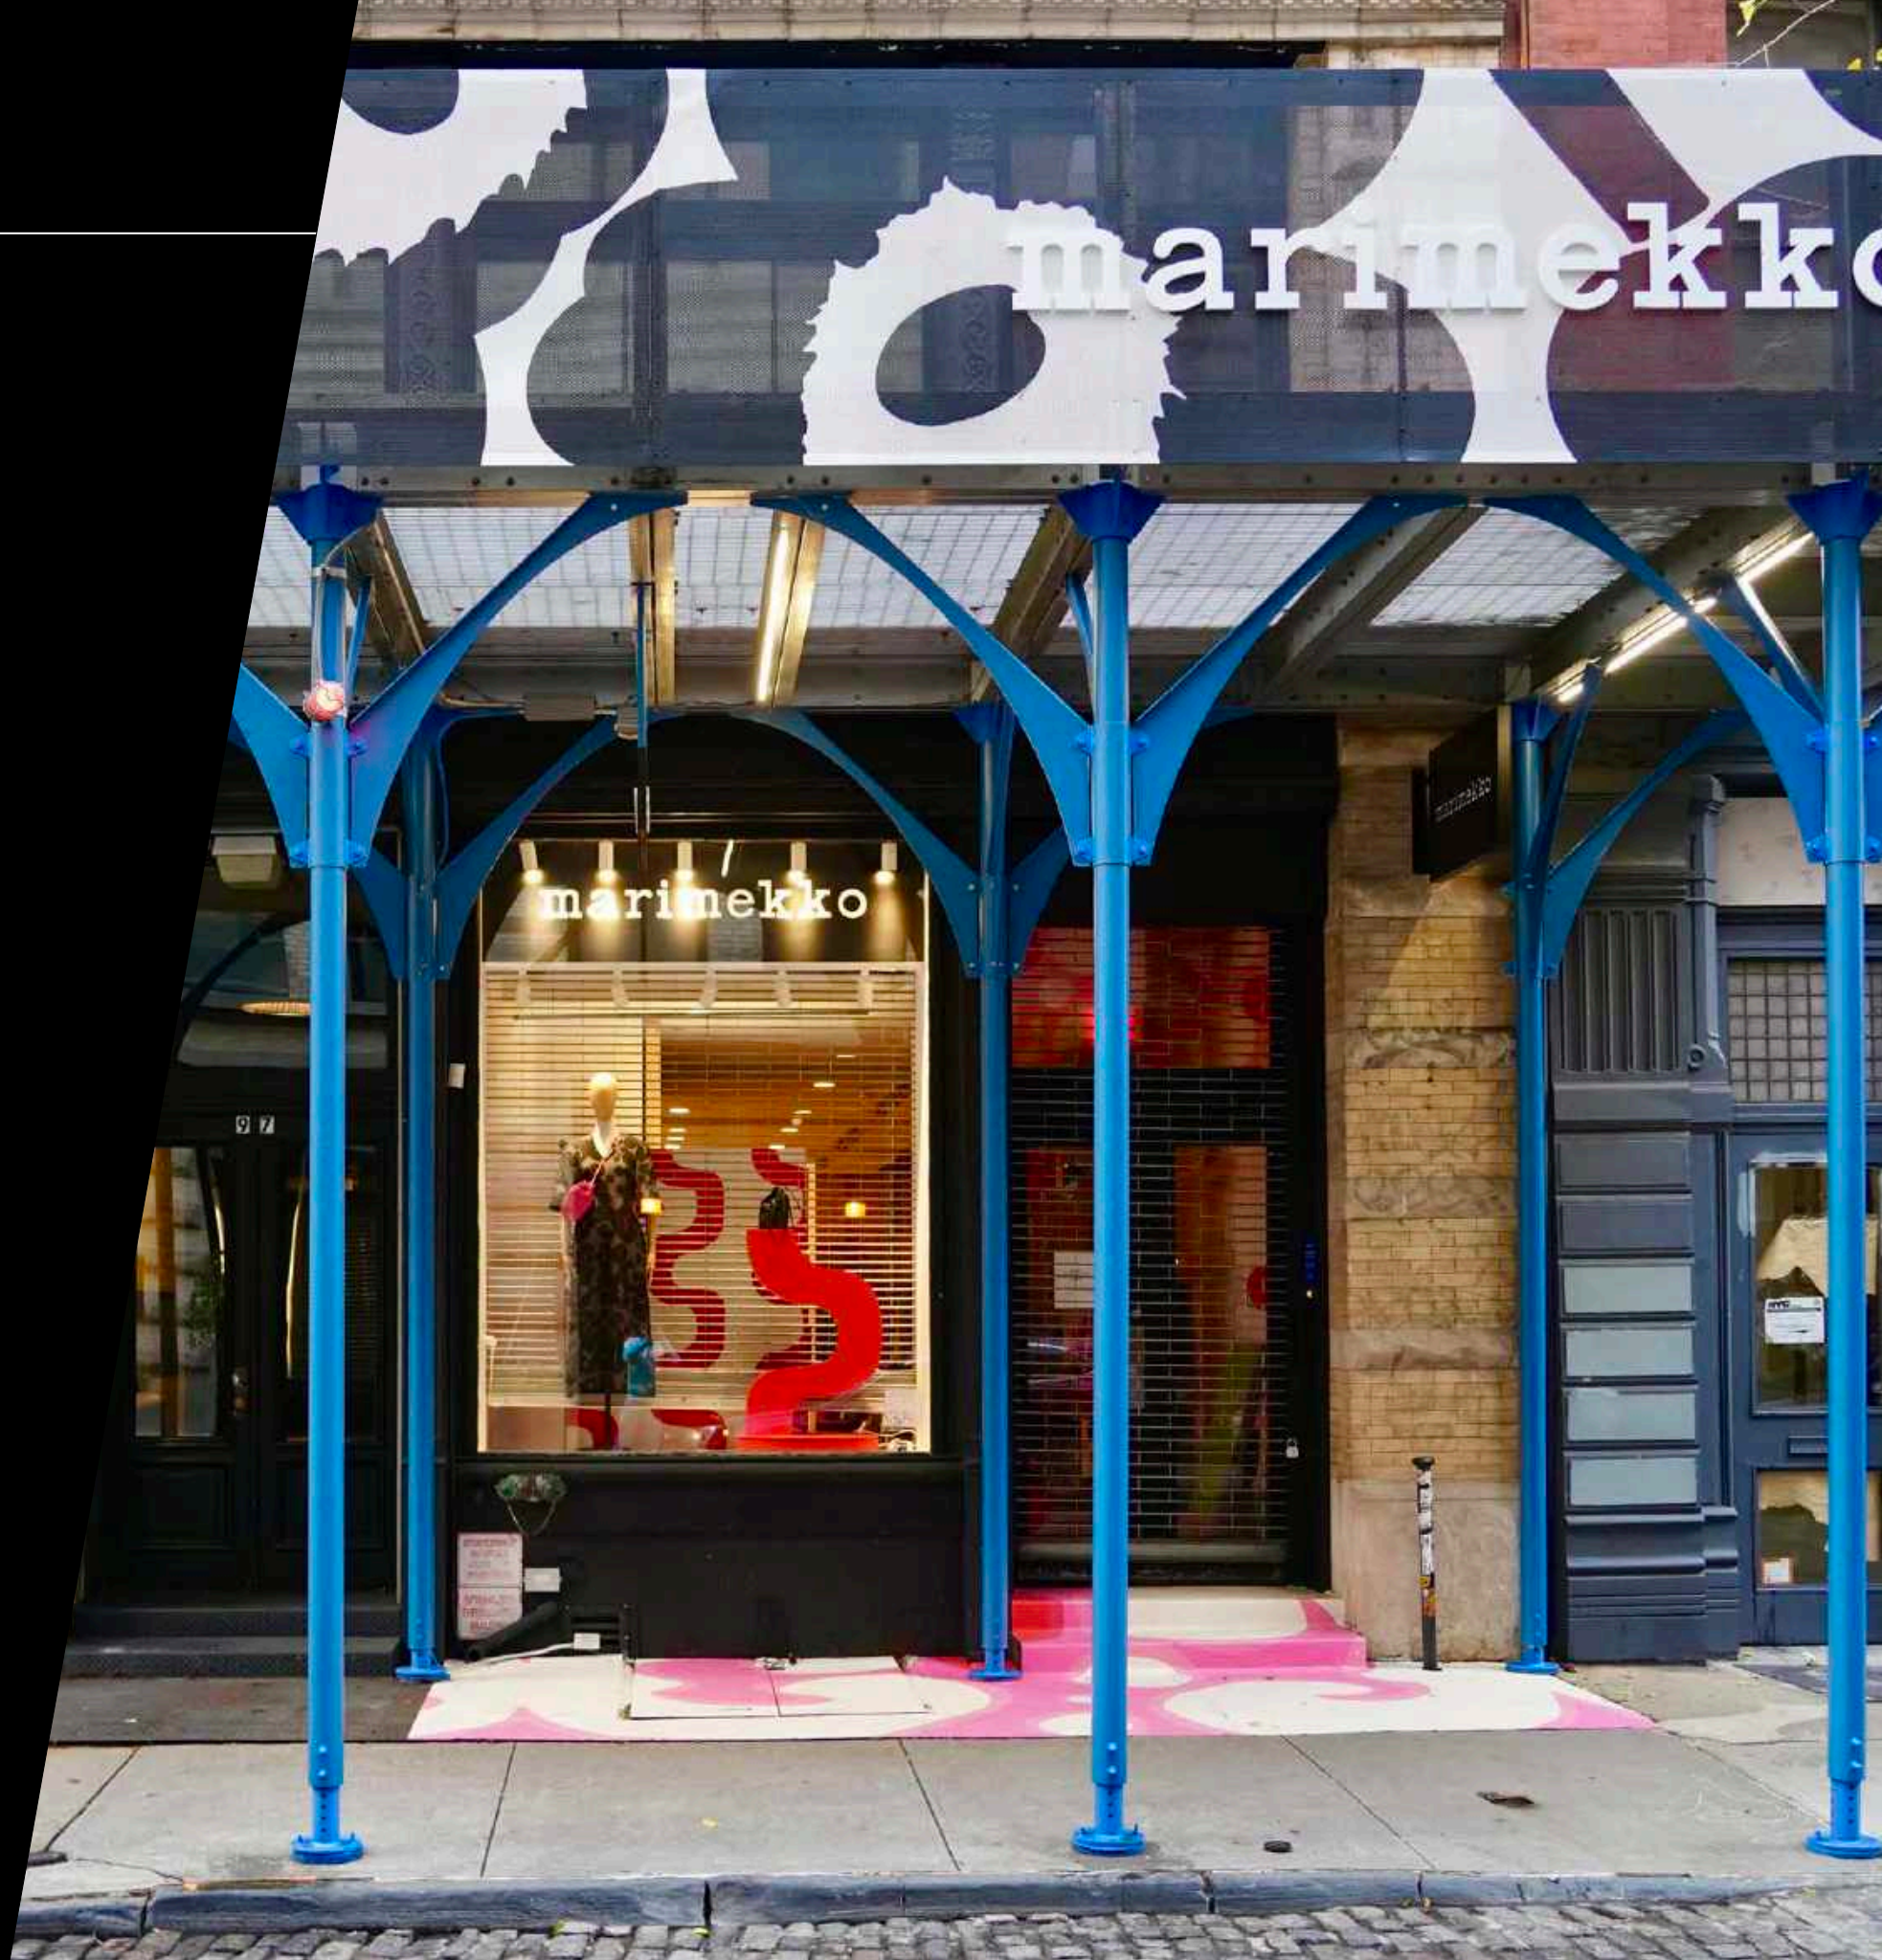

URBAN UMBRELLA

THE **ONLY** APPROVED PREMIUM
SIDEWALK SCAFFOLDING
ON THE MARKET

We are a NYC-based, venture-backed design and construction firm best known for our **white sidewalk scaffolding product**.

With nearly a decade of experience, we offer superior design solutions for many industries within and beyond the construction realm, specializing in innovative scaffolding, custom-made modular canopies, event staging, pipe scaffolding, shoring, and comprehensive signage and branding services.